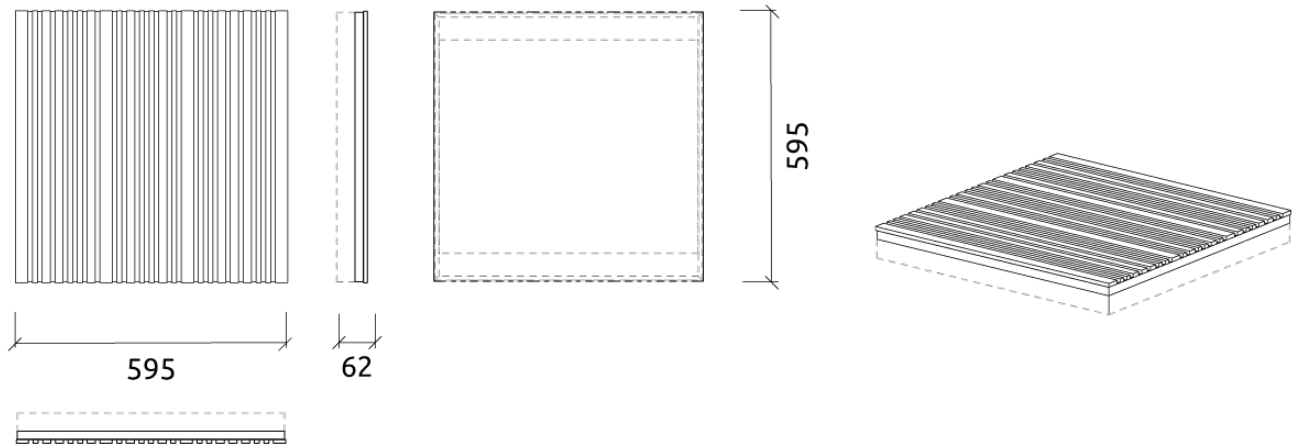

Features

Siena CS + Absorber Core

Absorption Range: 500 Hz to 8000 Hz

Acoustic Class: C | $(\alpha_w) = 0,7$

Siena CS + Bass Trap Core

Absorption Range: 100 Hz to 125 Hz

Purpose

- RT reduction
- Flutter echo control
- Reducing excessive reverberation
- Improving speech intelligibility

Recommended for

- Home Cinemas
- Media Rooms

Performance

Add-ons

FixArt Tube

FixArt Clip

Dimensions

FG - LW | 595x595x21mm

FG - NW | 595x595x21mm

Weight

2.6 Kg

2.6 Kg

Box

Quantity per box: 4

Dimensions: 645x150x655mm

Volume: 0.063m³