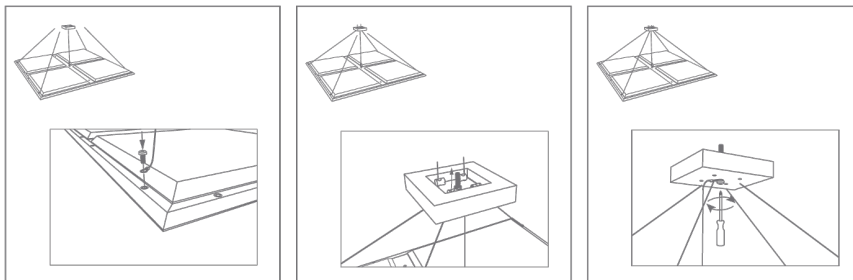

FixArt Cloud

Fixing Systems

RESIDENTIAL & Hi Fi
PRO AUDIO & STUDIO
ARCHITECTURE AND ENGINEERING

Specifications

FixArt Tube M6 1170 mm Plastic
M6 575 mm Metal
FixArt Tube M6 1170 mm Metal

Description

FixArt Cloud 20-50 cm Pack

- Adjustable height between 20 and 50 cm.
- Each box contains 2 FixArt Cloud 20-50 cm.
- Each FixArt Cloud installs arrays of up to 1190x1190 mm.
for example: 2 Azores Semi CIR; 4 Azores SQR; 1 Azores Double SQR or 2 Azores RCT

FixArt Cloud 50-100 cm Pack:

- Adjustable height between 50 and 100 cm.
- Each box contains 2 FixArt Cloud 50-100 cm.
- Each FixArt Cloud installs arrays of up to 1190x1190 mm.
for example: 2 Azores Semi CIR; 4 Azores SQR; 1 Azores Double SQR or 2 Azores RCT